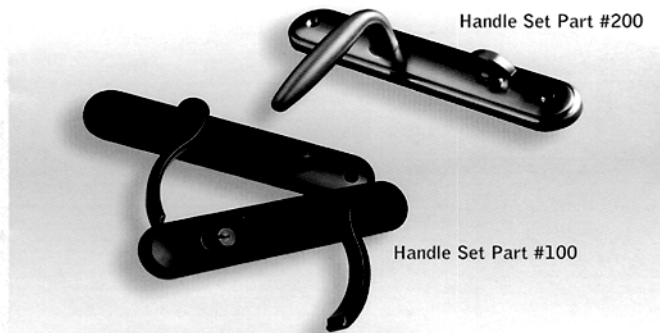

10-Year Limited Warranty • Force Resistant
Corrosion Resistant • Euro Cylinder/U.S. Adaptor

IMPERIAL PRODUCTS
by Homeshield a Qualex company

451 Industrial Parkway, Richmond, Indiana 47374

Description	Item #	List
Construction Handle	CHANDLE	16.58
Latch Assembly 6'8" Height	MPLS68LATCH	259.76
Latch Assembly 8'0" Height	MPLS80LATCH	294.94
Lock Trim Regency LH Brushed Nickel	MPLSTRIMLHBN	278.68
Lock Trim Regency RH Brushed Nickel	MPLSTRIMRHBN	278.68
Lock Trim Regency LH Oil Rubbed Bronze	MPLSTRIMLHORB	278.68
Lock Trim Regency RH Oil Rubbed Bronze	MPLSTRIMRHORB	278.68

Effective 02/01/11

Replaces New