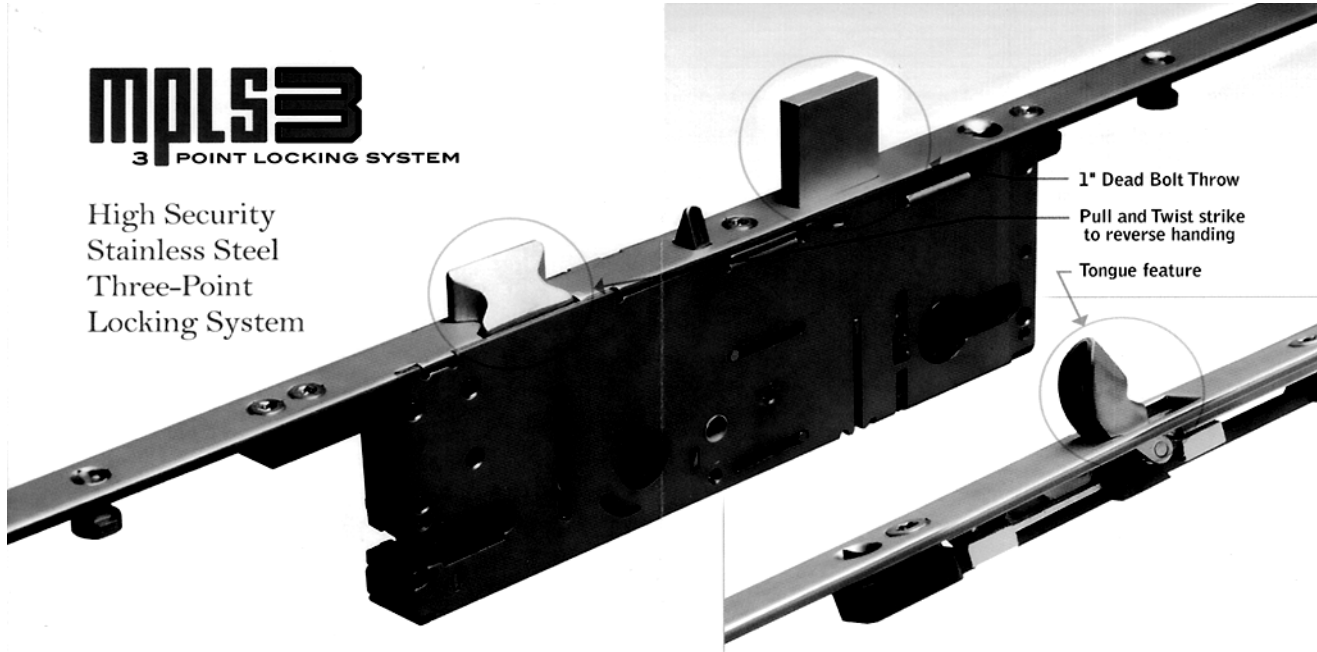

Effective 02/01/11

Cancels 09/01/08

Multipoint Locking System

HAR

High Security
Stainless Steel
Three-Point
Locking System

- Complete stainless steel
- Available in 45mm backset.
- 16 mm euro groove.
- 6'-8" and trimable 8'-0" sizes
- Non-handed anti-slam/anti-mishandling feature.
- Accepts handle sets with 3.62" (92mm) hole spacing (center of spindle to cover of key cylinder)
- Lock tongues work in opposing directions for maximum security and weatherstrip compression.
- Screw supports prevent face bar from flexing during installation, encouraging smooth operation.