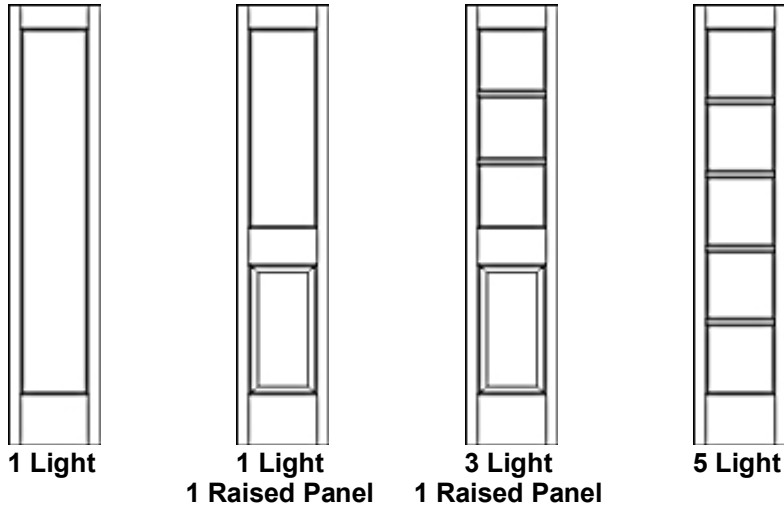

Other Components

Exterior Wood Doors	Section B
Sidelights	Page A4
Transoms	Page A5
Multipoint Locks	Page A6

Effective 02/01/11

Cancels 09/01/08

Entrance Sidelights

HSL/HTR

Pine Sidelights

Description	Size	Item #	List
1 Light IG	10" x 1-3/8"	101I*	271.16
1 Light IG	12" x 1-3/8"	121I	275.16
1 Light IG	14" x 1-3/8"	141I*	311.02
1 Light IG / Raised Panel	10" x 1-3/8"	101PI	271.16
1 Light IG / Raised Panel	12" x 1-3/8"	121PI	275.16
5 Light IG True Divided Light	12" x 1-3/8"	125DVI*	275.16
5 Light Single Glazed	12" x 1-3/8"	125T	195.40
Pine Grille Bars			
Grille Bar with Clips for 10" Sidelight		10BAR	3.50
Grille Bar with Clips for 12" Sidelight		12BAR8	3.50

*non-stock item

DFE/GR

"Energy Guard" Fir Sidelights

Description	Size	Item #	List
1 Light IG (9-3/4" Bottom Rail)	12" x 1-3/4"	EG4701	285.94
1 Light IG / Raised Panel	12" x 1-3/4"	EG4702	303.92
3 Light IG True Divided Light / Raised Panel	12" x 1-3/4"	EG4703	319.00
5 Light IG True Divided Light	12" x 1-3/4"	EG4705	341.04
Full Surround Fir Grilles			
3 Light Grille for 1 LT/RP (EG4702)		GB103	37.08
5 Light Grille for 1 LT (EG4701)		GB105	46.92