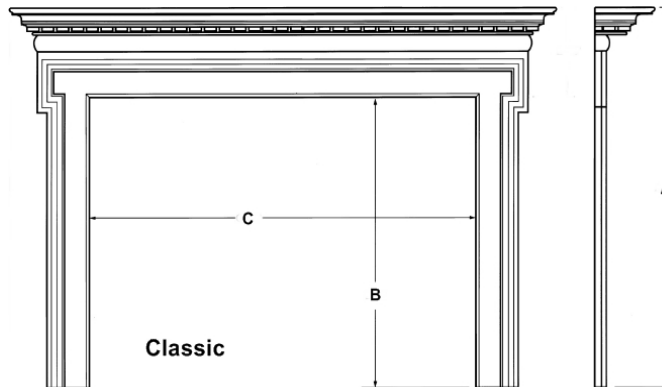

Fireplace Mantels

MANTLE

Paint Grade Mantels

Traditional

Model	Item #	Style	A Dimension	B Dimension	C Dimension	List
C52391	CLASSIC52	Classic	52"	39"	52"	632.58
C58421	CLASSIC58	Classic	55"	42"	58"	699.90

Builder's Series

Model	Item #	Style	A Dimension	B Dimension	C Dimension	List
54411	WILM54	Wilmington	54-1/4"	41"	54"	402.03

Please call our office for details on the huge variety of special order mantles available.