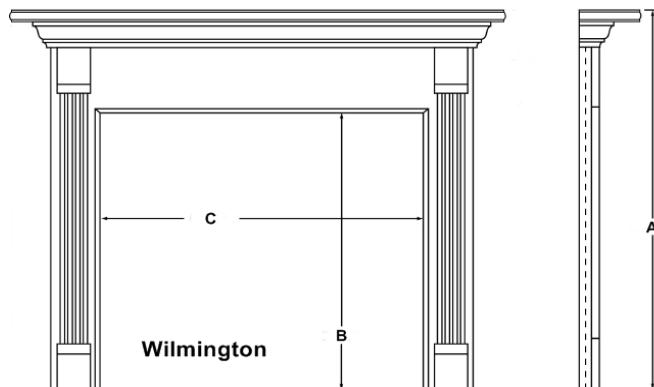

Fireplace Mantels

MANTLE

Paint Grade Mantels

Traditional

Model	Item #	Style	A Dimension	B Dimension	C Dimension	List
C52391	CLASSIC52	Classic	52"	39"	52"	632.58
C58421	CLASSIC58	Classic	55"	42"	58"	699.90

Builder's Series

Model	Item #	Style	A Dimension	B Dimension	C Dimension	List
54411	WILM54	Wilmington	54-1/4"	41"	54"	402.03

Please call our office for details on the huge variety of special order mantles available.