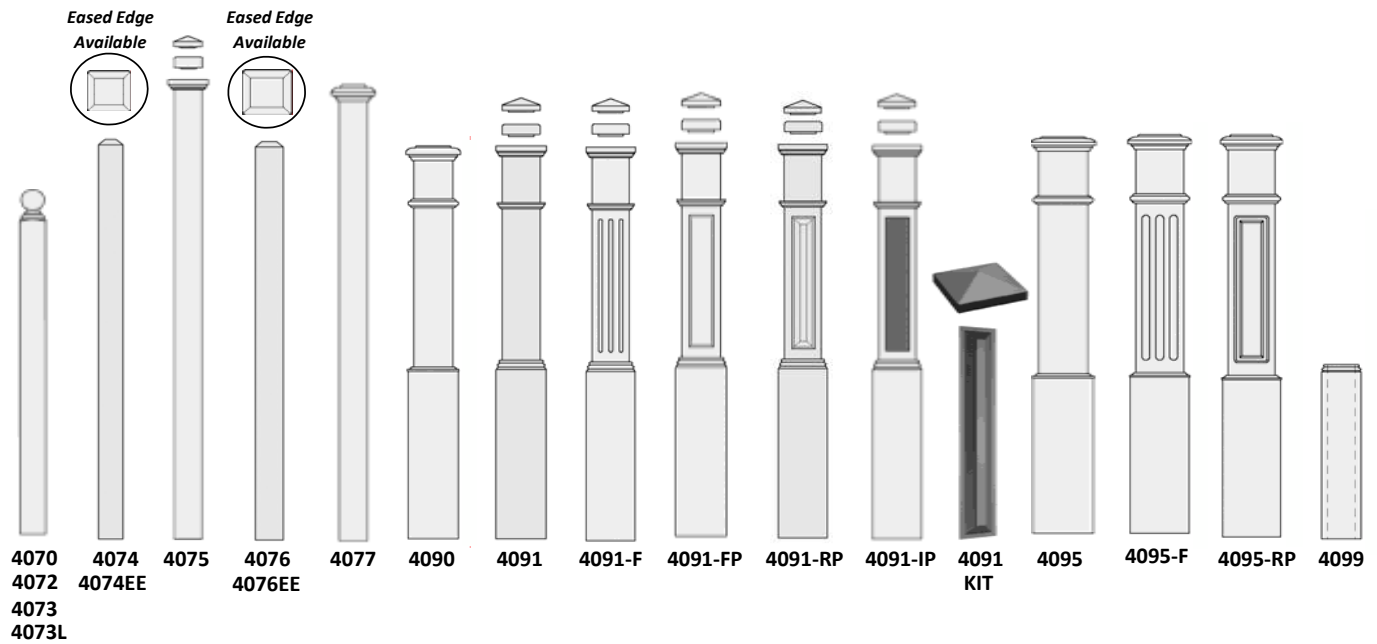

NEWELS and BOX NEWELS

Newels and Box Newels...Continued

ITEM	DESCRIPTION	SIZE	OAK	BEECH	POPLAR	PRIMED	HARD MAPLE	CHERRY	ALDER
C-4070	Hampton Starting Newel	3" x 47"	$ 69.32						
C-4072	Hampton Starting Newel	3" x 53"	$ 80.40						
C-4073	Hampton Angle / Landing Newel	3" x 60"	$ 90.16						
C-4073 L	Hampton Angle Newel	3" x 72"	$ 108.72						
C-4074	Craftsman Newel (Plain)	3" x 56"	$ 73.88	$ 77.40	$ 62.76		$ 86.36		
C-4074 EE	Craftsman Newel (Eased Edge)	3" x 56"	$ 73.88						
C-4075	Box Newel-Landing	3-1/2" x 65"	$ 173.10	$ 167.25	$ 126.75	$ 150.65	$ 205.45	$ 268.05	$ 228.85
C-4076	Craftsman Newel (Plain)	3-1/2" x 56"	$ 100.76	$ 97.24	$ 78.84		$ 111.40		
C-4076 EE	Craftsman Newel (Eased Edge)	3-1/2" x 56"	$ 100.76						
C-4077	Box Newel-Landing	3-1/2" x 63-1/2"	$ 159.10	$ 153.70	$ 117.05	$ 138.40	$ 187.55	$ 247.60	$ 222.30
C-4090	Box Newel (Plain)	6-1/4" x 53-3/4"	$ 231.70	$ 223.80	$ 183.55	$ 201.55	$ 269.20	$ 367.85	
C-4091	Box Newel (Plain)	6-1/4" x 55"	$ 239.30	$ 231.15	$ 194.45	$ 208.20	$ 274.40	$ 371.75	$ 296.30
C-4091-F	Box Newel (Flute)	6-1/4" x 55"	$ 262.60	$ 253.70	$ 201.95	$ 236.35	$ 292.30	$ 386.55	
C-4091-FP	Box Newel (Flat Panel)	6-1/4" x 55"	$ 259.20	$ 250.40	$ 200.90	$ 233.30	$ 287.75	$ 378.20	$ 302.65
C-4091-RP	Box Newel (True Raised Panel)	6-1/4" x 55"	$ 282.50	$ 272.90	$ 216.00	$ 208.20	$ 313.45	$ 414.10	
C-4091-IP	Box Newel w/ Interchangeable Panel	6-1/4" x 55"	$ 282.45	$ 272.80	$ 215.70	$ 254.15	$ 313.15	$ 411.95	$ 326.15
4091 KIT	IRON Kit for C-4091-IP (See Iron Accessories)								
C-4095	Box Newel (Plain)	7-1/2" x 56"	$ 304.30	$ 294.00	$ 223.95	$ 264.75	$ 358.90	$ 473.75	$ 424.50
C-4095-F	Box Newel (Flute)	7-1/2" x 56"	$ 328.50	$ 317.30	$ 241.70	$ 295.65	$ 387.40	$ 511.30	
C-4095-RP	Box Newel (Raised Panel)	7-1/2" x 56"	$ 353.05	$ 341.00	$ 259.80	$ 317.75	$ 416.30	$ 549.45	
C-4099	Newel Sleeve w/ Mouldings - 3-1/2" Opening	5" x 23"	$ 78.40	$ 75.70	$ 53.20	$ 68.20	$ 92.50	$ 122.35