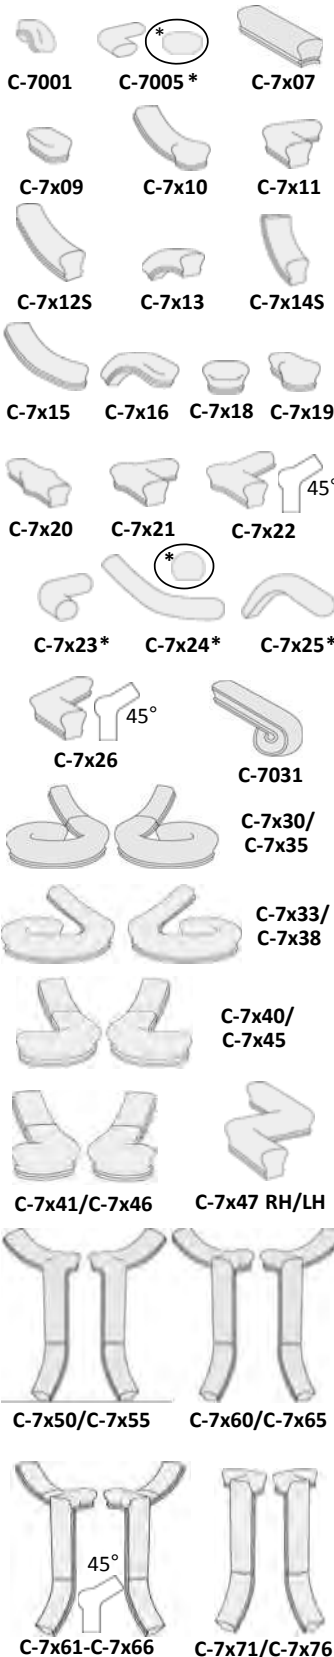

FITTINGS

All fittings that do not require trimming will be pre-drilled for rail bolts.

Fittings are matched to rail by the second digit of the catalog number. *Example: C-7 2 30 fitting matches C-6 2 10 Rail.*

Fittings are individually carton-packed and include instructions, templates, rail bolts and 1" flush mount plugs

Two-rise goosenecks have detached lower easings.

Marion profile Fittings (C-77xx) are only stocked in the Marion Dist. Center in Beech and the Austell DC in Poplar

Fittings

ITEM	DESCRIPTION	OAK	BEECH	POPLAR	HARD MAPLE
C-7001	Traditional Rail Drop	$ 23.60	$ 22.75	$ 19.90	$ 26.00
C-7005	Quarterturn *For C-6042 Wall Rail	$ 19.10		$ 16.50	
C-7007	Traditional Coped Rail End	$ 15.50	$ 15.00	$ 12.10	$ 8.25
C-7009	Traditional 4" Returned End	$ 10.95	$ 10.60	$ 10.25	$ 15.00
C-7010	Traditional Starting Easing	$ 27.10	$ 26.15	$ 27.10	$ 41.95
C-7011	Traditional Level Quarterturn	$ 19.80	$ 19.20	$ 18.15	$ 30.05
C-7012S	Traditional Up Easing	$ 19.45	$ 18.80	$ 17.75	$ 25.90
C-7013	Traditional Over Easing	$ 18.80	$ 18.15	$ 17.75	$ 25.90
C-7014S	Traditional Up Easing 90 Degree	$ 19.05	$ 18.40	$ 17.50	$ 25.90
C-7015	Traditional Starting Easing w/ Returned End	$ 25.65	$ 24.80	$ 24.25	$ 35.60
C-7016	Traditional Over Easing w/ Returned End	$ 25.65	$ 24.80	$ 23.65	$ 35.60
C-7018	Traditional Plain Round Newel Cap	$ 14.67	$ 11.35	$ 10.55	$ 12.95
C-7019	Traditional Opening Cap	$ 15.40	$ 14.85	$ 14.35	$ 22.25
C-7020	Traditional Tandem Cap	$ 19.90	$ 19.25	$ 18.35	$ 31.25
C-7021	Traditional Quarterturn Newel Cap	$ 24.15	$ 23.30	$ 22.20	$ 35.15
C-7022	Traditional Level Newel Cap 45 Degree	$ 31.55	$ 19.25	$ 27.10	$ 43.80
C-7023	Quarterturn *For C-6040 Wall Rail	$ 25.68		$ 21.00	
C-7024	Starting Easing *For C-6040 Wall Rail	$ 31.98		$ 26.82	
C-7025	Over Easing For *C-6040 Wall Rail	$ 33.18		$ 28.02	
C-7026	Traditional Level Turn 45 Degree	$ 34.32	$ 33.18	$ 30.96	$ 37.86
C-7030	Traditional LH Volute	$ 61.95	$ 59.85	$ 57.05	$ 94.60
C-7031	Traditional Vertical Volute	$ 68.70	$ 66.30		
C-7033	Traditional LH Ascending Volute	$ 238.65	$ 230.50	$ 202.90	$ 266.25
C-7035	Traditional RH Volute	$ 61.95	$ 59.85	$ 57.05	$ 94.60
C-7038	Traditional RH Ascending Volute	$ 238.65	$ 230.50	$ 202.90	$ 266.25
C-7040	Traditional LH Turnout 4-7/8" c/c	$ 43.95	$ 42.50	$ 40.45	$ 61.50
C-7041	Traditional LH Turnout 2-7/8" c/c	$ 49.10	$ 47.47	$ 41.75	$ 61.50
C-7045	Traditional RH Turnout 4-7/8" c/c	$ 43.95	$ 42.50	$ 40.45	$ 61.50
C-7046	Traditional RH Turnout 2-7/8" c/c	$ 49.10	$ 47.45	$ 41.75	$ 61.50
C-7047LH	Traditional LH "S" Turn	$ 46.45	$ 44.85	$ 38.30	$ 51.15
C-7047RH	Traditional RH "S" Turn	$ 46.45	$ 44.85	$ 38.30	$ 51.15
C-7050	Traditional LH Gooseneck - 2 Riser No Cap	$ 74.95	$ 72.40	$ 65.20	$ 97.40
C-7055	Traditional RH Gooseneck - 2 Riser No Cap	$ 74.95	$ 72.40	$ 65.20	$ 97.40
C-7060	Traditional LH Gooseneck - 2 Riser w/ Cap	$ 83.05	$ 80.25	$ 70.70	$ 103.60
C-7061	Traditional LH Gooseneck - 2 Riser w/ Cap 45 Degree	$ 88.55	$ 85.55	$ 77.30	$ 97.55
C-7065	Traditional RH Gooseneck - 2 Riser w/ Cap	$ 83.05	$ 80.25	$ 70.70	$ 103.60
C-7066	Traditional RH Gooseneck - 2 Riser w/ Cap 45 Degree	$ 88.55	$ 85.55	$ 77.30	$ 97.55
C-7071	Traditional LH Gooseneck - 2 Riser No Cap	$ 56.15	$ 54.30	$ 51.70	$ 77.70
C-7076	Traditional RH Gooseneck - 2 Riser No Cap	$ 56.15	$ 54.30	$ 51.70	$ 77.70
C-7081	Traditional LH Gooseneck - 2 Riser w/ Cap	$ 60.35	$ 58.30	$ 55.50	$ 83.45
C-7082	Traditional LH Gooseneck - 2 Riser w/ Cap 45 Degree	$ 72.00	$ 69.55	$ 62.40	$ 79.30
C-7086	Traditional RH Gooseneck - 2 Riser w/ Cap	$ 60.35	$ 58.30	$ 55.50	$ 83.45
C-7087	Traditional RH Gooseneck - 2 Riser w/ Cap 45 Degree	$ 72.00	$ 69.55	$ 62.40	$ 79.30
C-7089	Traditional Gooseneck - 2 Riser w/ Tandem Cap	$ 64.45	$ 62.25	$ 54.50	$ 80.40
C-7091	Traditional LH Gooseneck - 2 Riser Landing Return No Cap	$ 75.95	$ 73.35	$ 68.15	$ 91.85
C-7094	Traditional RH Gooseneck - 2 Riser Landing Return No Cap	$ 75.95	$ 73.35	$ 68.15	$ 91.85
C-7097	Traditional Gooseneck - 2 Riser w/ Cap	$ 55.95	$ 54.05	$ 47.55	$ 71.90
C-7098	Traditional Gooseneck - 1 Riser No Cap	$ 36.50	$ 35.30	$ 34.55	$ 50.70
C-7099	Traditional Gooseneck - 2 Riser No Cap	$ 45.85	$ 37.55	$ 43.60	$ 63.50