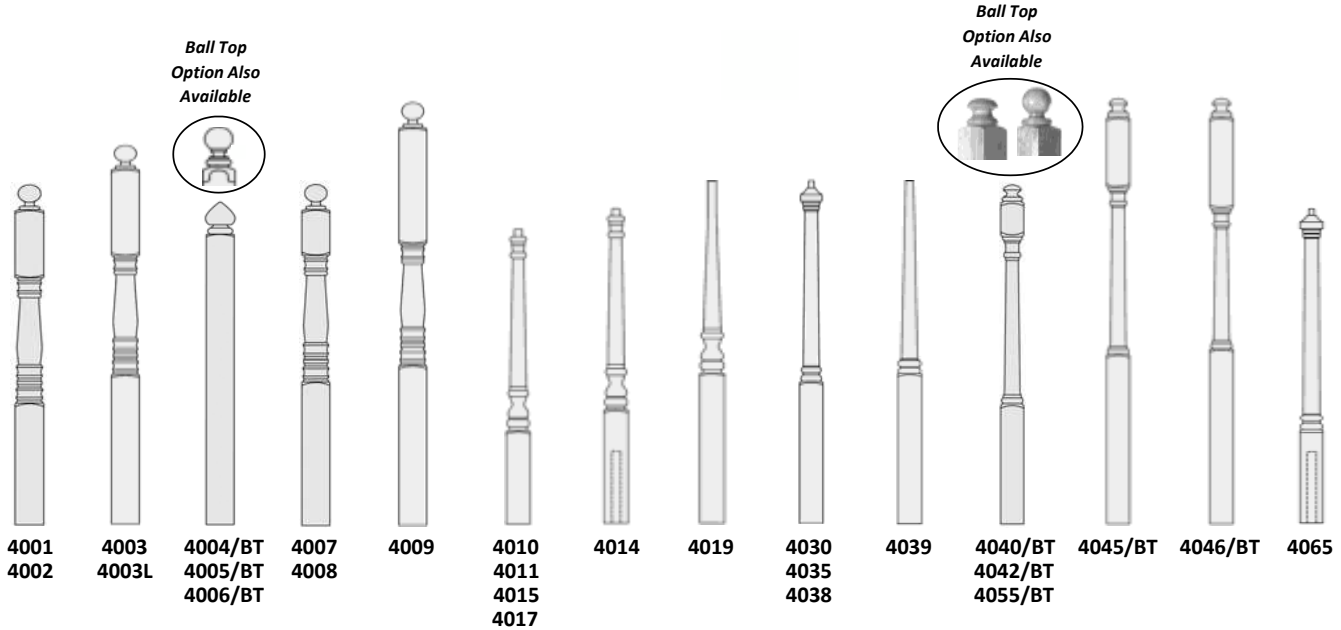

NEWELS and BOX NEWELS

Newels are individually cartoned.

Adjustable Newels are bored (1-1/2" Dia. X 10" deep) and shipped with a loose 19" dowel, allowing up to 4" of job-site trimming.

Box Newels (6-1/4" and 7-1/2" sizes) are shipped with EZ Mount Installation System included (mounting block, 4 washers and screws).

Newels and Box Newels

ITEM	DESCRIPTION	SIZE	OAK	BEECH	POPLAR	PRIMED	HARD MAPLE	CHERRY	ALDER
C-4001	Hampton Starting Newel	3-1/2" x 47-1/2"	$ 95.80	$ 100.64			$ 114.96		
C-4002	Hampton Starting Newel	3-1/2" x 56"	$ 114.68	$ 120.44	$ 99.80		$ 137.64		
C-4003	Hampton Landing Newel	3-1/2" x 59-1/2"	$ 121.76	$ 127.88	$ 105.96		$ 146.12		
C-4003 L	Hampton Angle Newel	3-1/2" x 72"	$ 146.80						
C-4004	Hampton Starting Newel	3-1/2" x 47-1/2"	$ 95.80	$ 100.64	$ 83.36				
C-4004 BT	Hampton Colonial Ball Top Starting Newel	3-1/2" x 47-1/2"	$ 95.80		$ 83.36				
C-4005	Hampton Landing Newel	3-1/2" x 56"	$ 114.68	$ 120.44	$ 99.80		$ 137.64		
C-4005 BT	Hampton Colonial Ball Top Landing Newel	3-1/2" x 56"	$ 114.68		$ 99.80				
C-4006	Hampton Angle Newel	3-1/2" x 72"	$ 146.80						
C-4007	Classic Starting Newel	3-1/2" x 47-1/2"	$ 95.80		$ 83.36				
C-4008	Classic Starting Newel	3-1/2" x 56"	$ 114.68		$ 99.80				
C-4009	Classic Angle / Landing Newel	3-1/2" x 56"	$ 114.68		$ 99.80				
C-4010	Traditional Starting Newel	3" x 41"	$ 60.80						
C-4011	Traditional Starting Newel	3" x 48"	$ 64.44	$ 67.64	$ 56.08		$ 77.32		
C-4014	Traditional Adjustable Starting Newel	3" x 44-1/2"	$ 65.88						
C-4015	Traditional Angle / Landing Newel	3" x 60"	$ 84.07	$ 94.68	$ 78.44		$ 108.20		
C-4017	Traditional Angle Newel	3" x 68-1/2"	$ 104.80						
C-4019	Traditional Intermediate Rake Newel	3" x 48"	$ 70.80						
C-4030	Traditional Starting Newel	3" x 48"	$ 60.80						
C-4035	Traditional Angle / Landing Newel	3" x 60"	$ 90.16						
C-4038	Traditional Angle Newel	3" x 68-1/2"	$ 125.32						
C-4039	Traditional Intermediate Rake Newel	3" x 48"	$ 70.80						
C-4040	Traditional Starting Newel	3" x 47-1/2"	$ 64.50	$ 74.36	$ 61.60		$ 84.96		
C-4040 BT	Traditional Starting Newel Ball Top	3" x 48"	$ 64.50	$ 74.36			$ 84.96		
C-4042	Traditional Starting Newel	3" x 53-1/2"	$ 73.88	$ 86.00	$ 71.24		$ 98.28		
C-4042 BT	Traditional Starting Newel Ball Top	3" x 54"	$ 73.88	$ 86.00			$ 98.28		
C-4045	Traditional Landing Newel	3" x 59-1/2"	$ 82.16	$ 94.68	$ 78.44		$ 108.20		
C-4045 BT	Traditional Landing Newel Ball Top	3" x 60"	$ 82.16	$ 94.68			$ 108.20		
C-4046	Traditional Angle Newel	3" x 60"	$ 82.16	$ 94.68	$ 78.44		$ 108.20		
C-4046 BT	Traditional Angle Newel Ball Top	3" x 60"	$ 82.16						
C-4046 S	Traditional Short-Turning Angle Newel	3" x 59-1/2"	$ 90.16						
C-4055	Traditional Angle / Landing Newel	3" x 68"	$ 103.28						
C-4055 BT	Traditional Angle / Landing Newel Ball Top	3" x 68"	$ 103.28						
C-4065	Traditional Adjustable Starting Newel	2-3/4" x 44"	$ 79.96