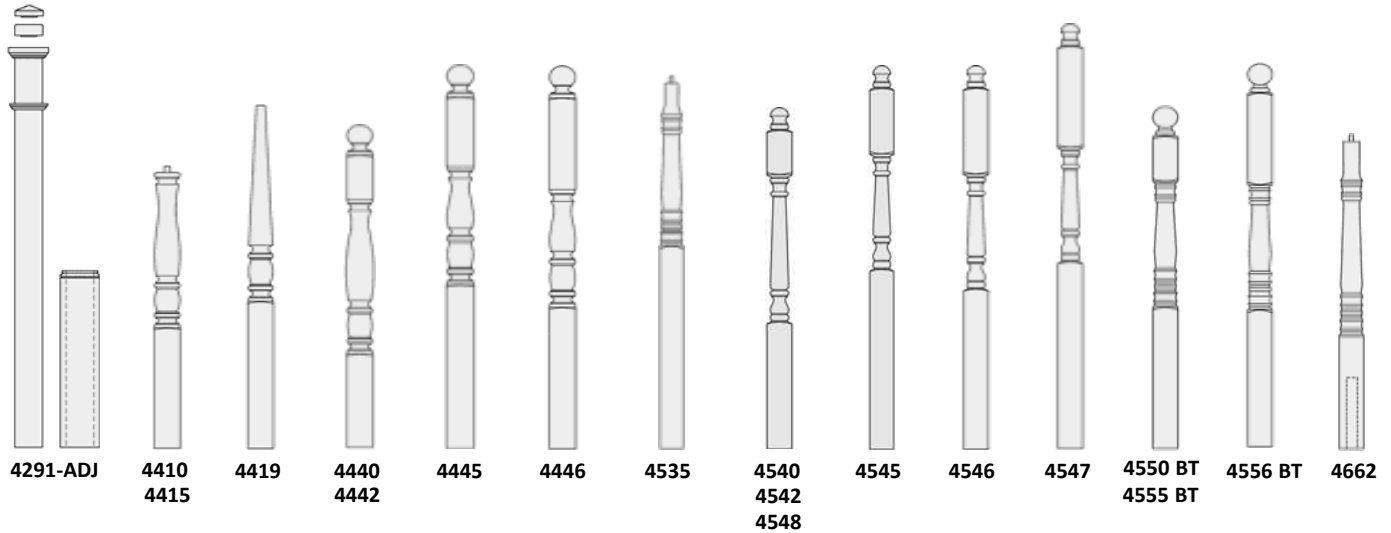

NEWELS and BOX NEWELS

Newels and Box Newels...Continued

ITEM	DESCRIPTION	SIZE	OAK	BEECH	POPLAR	PRIMED	HARD MAPLE	CHERRY	ALDER
C-4291-ADJ	Box Newel (Adjustable)	5" x 55"	$ 189.40	$ 182.95	$ 160.20	$ 164.80	$ 221.55	$ 346.70	$ 247.10
C-4410	Richmond Starting Newel (C-42-0-PT)	3-1/4" x 42"	$ 80.88				$ 84.68		
C-4415	Richmond Angle / Landing Newel (C-48-0-PT)	3-1/4" x 48"	$ 92.40				$ 96.28		
C-4419	Richmond Intermediate Rake Newel (C-ST-48)	3-1/4" x 48"	$ 92.32				$ 96.28		
C-4440	Richmond Starting Newel (C-48-6.5-BT)	3-1/4" x 48"	$ 80.24				$ 96.28		
C-4442	Richmond Starting Newel (C-54-6.5-BT)	3-1/4" x 54"	$ 90.72				$ 108.84		
C-4445	Richmond Landing Newel (C-54-10-BT)	3-1/4" x 54"	$ 90.72				$ 108.84		
C-4446	Richmond Angle Newel (C-54-13-BT)	3-1/4" x 54"	$ 90.72				$ 108.84		
C-4535	Traditional Starting / Landing Newel	3" x 54"	$ 81.88		$ 71.24				
C-4540	Traditional Starting Newel (B-48-6.5-MT)	3" x 48"	$ 64.50						
C-4542	Traditional Starting Newel (B-54-6.5-MT)	3" x 54"	$ 73.88						
C-4545	Traditional Landing Newel (B-54-10-MT)	3" x 54"	$ 73.88						
C-4546	Traditional Angle Newel (B-54-13-MT)	3" x 54"	$ 81.88						
C-4547	Traditional Angle Newel (B-60-15-MT)	3" x 60"	$ 90.16						
C-4548	Traditional Angle / Landing Newel	3" x 60"	$ 90.16						
C-4550 BT	Traditional Starting Newel Ball Top	3" x 48"	$ 70.80						
C-4555 BT	Traditional Starting Newel Ball Top	3" x 54"	$ 81.88						
C-4556 BT	Traditional Angle / Landing Newel Ball Top	3" x 54"	$ 81.88						
C-4662	Classic Adjustable Starting Newel	3-3/8" x 44"	$ 95.80	$ 92.56			$ 114.96