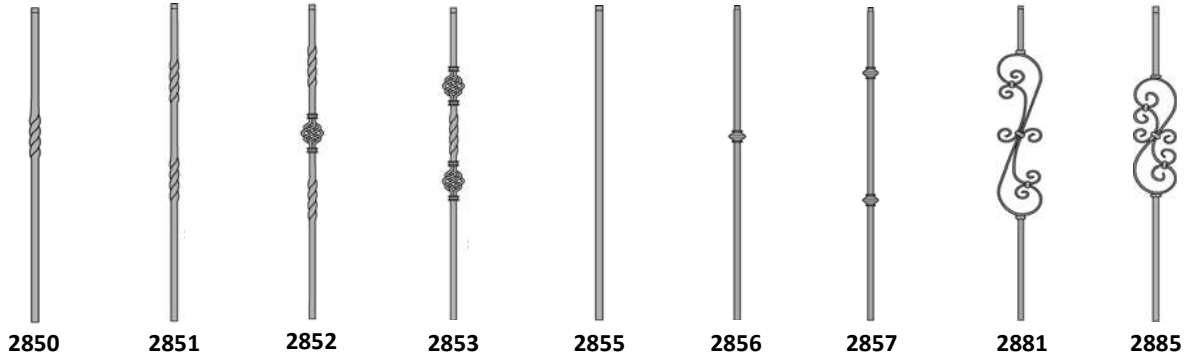

IRON COLLECTION

Legend	
•	Equals Both
S	Equals SOLID Only
L	Equals LITE Only
Shaded	= stock

Iron Balusters and Newels...Continued

											AVAILABILITY						
DESCRIPTIVE				CTN.	BLK / SAT		PC / ABZ		ORB / ORC / AN		BLK	SAT	PC	ABZ	ORC	ORB	AN
ITEM	ITEM #	DESCRIPTION	SIZE	QTY.	LITE	SOLID	LITE	SOLID	LITE	SOLID							
2850	MEGA-1TW	MEGA Single Twist	3/4" Sq.	15	$ 5.48		$ 5.48		$5.96		L	L	L	L	L	L	
2851	MEGA-2TW	MEGA Double Twist	3/4" Sq.	15	$ 5.84		$ 5.84		$6.32		L	L	L	L	L	L	
2852	MEGA-1BASK	MEGA Single Basket	3/4" Sq.	10	$ 8.28		$ 8.28		$8.72		L	L	L	L	L	L	
2853	MEGA-2BASK	MEGA Double Basket	3/4" Sq.	10	$ 11.80		$ 11.80		$12.28		L	L	L	L	L	L	
2855	MEGA-PLA	MEGA Plain	3/4" Sq.	15	$ 4.64		$ 4.64		$5.08		L	L	L	L	L	L	
2856	MEGA-1KNUC	MEGA Single Knuckle	3/4" Sq.	10	$ 8.48		$ 8.48		$9.44		L	L	L	L	L	L	
2857	MEGA-2KNUC	MEGA Double Knuckle	3/4" Sq.	10	$ 9.72		$ 9.72		$10.68		L	L	L	L	L	L	
2881	MEGA-601	MEGA Skinny Scroll	3/4" Sq.	5	$ 19.40		$ 19.40		$20.36		L	L	L	L	L	L	
2885	MEGA-501	MEGA Small Scroll	3/4" Sq.	5	$ 18.40		$ 18.40		$18.96		L	L	L	L	L	L	
2930	M40144	Single Ring	1/2" Sq.	10	$ 7.56	$ 17.76					•						
2931	M40244	Double Ring	1/2" Sq.	10	$ 9.64	$ 19.68					•						
2932	M40844	Arch	1/2" Sq.	5	$ 20.88	$ 30.16					•						
2933	M41144	Three Leg	1/2" Sq.	5	$ 18.80	$ 28.36					•						
2940	NEWL-14048	Newel - Gothic	1-3/16" Sq.	1	$ 43.68	$ 70.80	$ 43.68	$ 71.76	$45.32	$72.68	•	•	•	•	•	•	
2942	NEWL-RIB48	Newel - Single Ribbon	1-3/16" Sq.	1	$ 34.64	$ 48.84	$ 34.64	$ 49.80	$36.28	$50.76	•	•	•	•	•	•	
2960	M34044	Ornate Butterfly	1/2" Sq.	5	$ 14.16	$ 16.36		$ 17.08			•	•	S				
2962	M8044	Double Ribbon Single Basket	1/2" Sq.	10	$ 8.88	$ 9.92	$ 8.88	$ 10.64	$9.80	$11.56	•	•	•	•	•	•	
2963	M8544	Single Ribbon Double Basket	1/2" Sq.	10	$ 10.28	$ 11.80	$ 10.28	$ 12.52	$11.24	$12.76	•	•	•	•	•	•	
2968	WAVE	Wave	1/2" Sq.	10	$ 5.56	$ 8.28	$ 5.56	$ 8.96	$6.52	$9.92	•	•	•	•	•	•	
2969	KNOT	Knot	1/2" Sq.	6		$ 9.64		$ 10.32			S		S