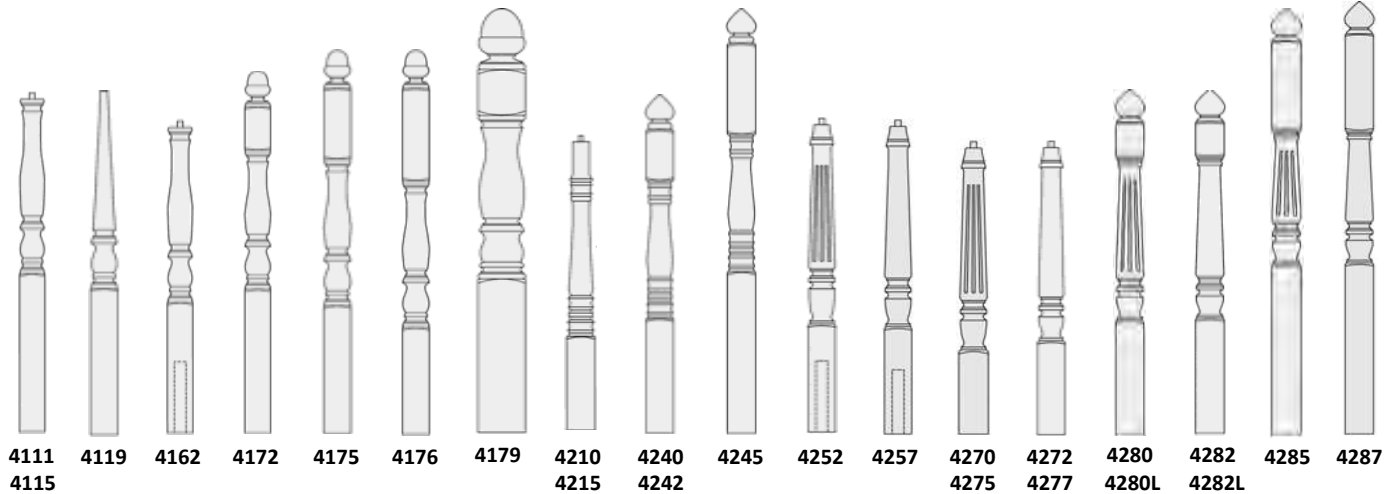

NEWELS and BOX NEWELS

Newels and Box Newels...Continued

ITEM	DESCRIPTION	SIZE	OAK	BEECH	POPLAR	PRIMED	HARD MAPLE	CHERRY	ALDER
C-4111	Bristol Starting Newel (D-48-0-PT)	3-1/4" x 48"	$ 72.40				$ 176.52	$ 176.52	
C-4115	Bristol Angle / Landing Newel	3-1/4" x 60"	$ 106.68				$ 146.12	$ 234.32	
C-4119	Bristol Intermediate Rake Newel (D-ST-48)	3-1/4" x 48"	$ 80.24						
C-4162	Bristol Adjustable Starting Newel	3-1/4" x 54"	$ 73.88				$ 88.64	$ 162.52	
C-4172	Bristol Starting Newel (D-54-6.5-AT)	3-1/4" x 54"	$ 90.72				$ 108.84	$ 199.56	
C-4175	Bristol Landing Newel (D-54-10-AT)	3-1/4" x 54"	$ 90.72				$ 108.84	$ 199.56	
C-4176	Bristol Angle Newel (D-54-13-AT)	3-1/4" x 54"	$ 90.72				$ 108.84	$ 199.56	
C-4179	Bristol Starting / Landing Newel (D-6-6-60-AT)	6" x 60"	$ 281.40						
C-4210	Classic Starting Newel	3-1/2" x 41"	$ 82.60	$ 86.76			$ 99.12		
C-4215	Classic Angle / Landing Newel	3-1/2" x 60"	$ 121.76	$ 127.88			$ 146.12		
C-4240	Classic Starting Newel	3-1/2" x 47-1/2"	$ 95.80		$ 83.36				
C-4242	Classic Starting Newel	3-1/2" x 56"	$ 114.68						
C-4245	Classic Angle / Landing Newel	3-1/2" x 59-1/2"	$ 121.76						
C-4252	Chippendale (Flute) Adj. Starting Newel	3-1/4" x 44"	$ 83.88						
C-4257	Marion (Plain) Adj. Starting Newel	3-1/4" x 44"	$ 73.88						
C-4270	Chippendale (Flute) Starting Newel	3-1/2" x 41"	$ 92.60						
C-4272	Marion (Plain) Starting Newel	3-1/2" x 41"	$ 82.60						
C-4275	Chippendale (Flute) Angle / Landing Newel	3-1/2" x 60"	$ 131.76						
C-4277	Marion (Plain) Angle / Landing Newel	3-1/2" x 60"	$ 121.76		$ 105.96		$ 146.12		
C-4280	Chippendale (Flute) Starting Newel	3-1/2" x 48"	$ 105.80						
C-4280 L	Chippendale (Flute) Starting Newel	3-1/2" x 56"	$ 124.68						
C-4282	Marion (Plain) Starting Newel	3-1/2" x 48"	$ 95.80	$ 100.64	$ 83.36				
C-4282 L	Marion (Plain) Starting Newel	3-1/2" x 56"	$ 114.68	$ 120.44	$ 99.80		$ 137.64		
C-4285	Chippendale (Flute) Angle / Landing Newel	3-1/2" x 60"	$ 131.76						
C-4287	Marion (Plain) Angle / Landing Newel	3-1/2" x 60"	$ 121.76	$ 127.88	$ 105.96		$ 146.12