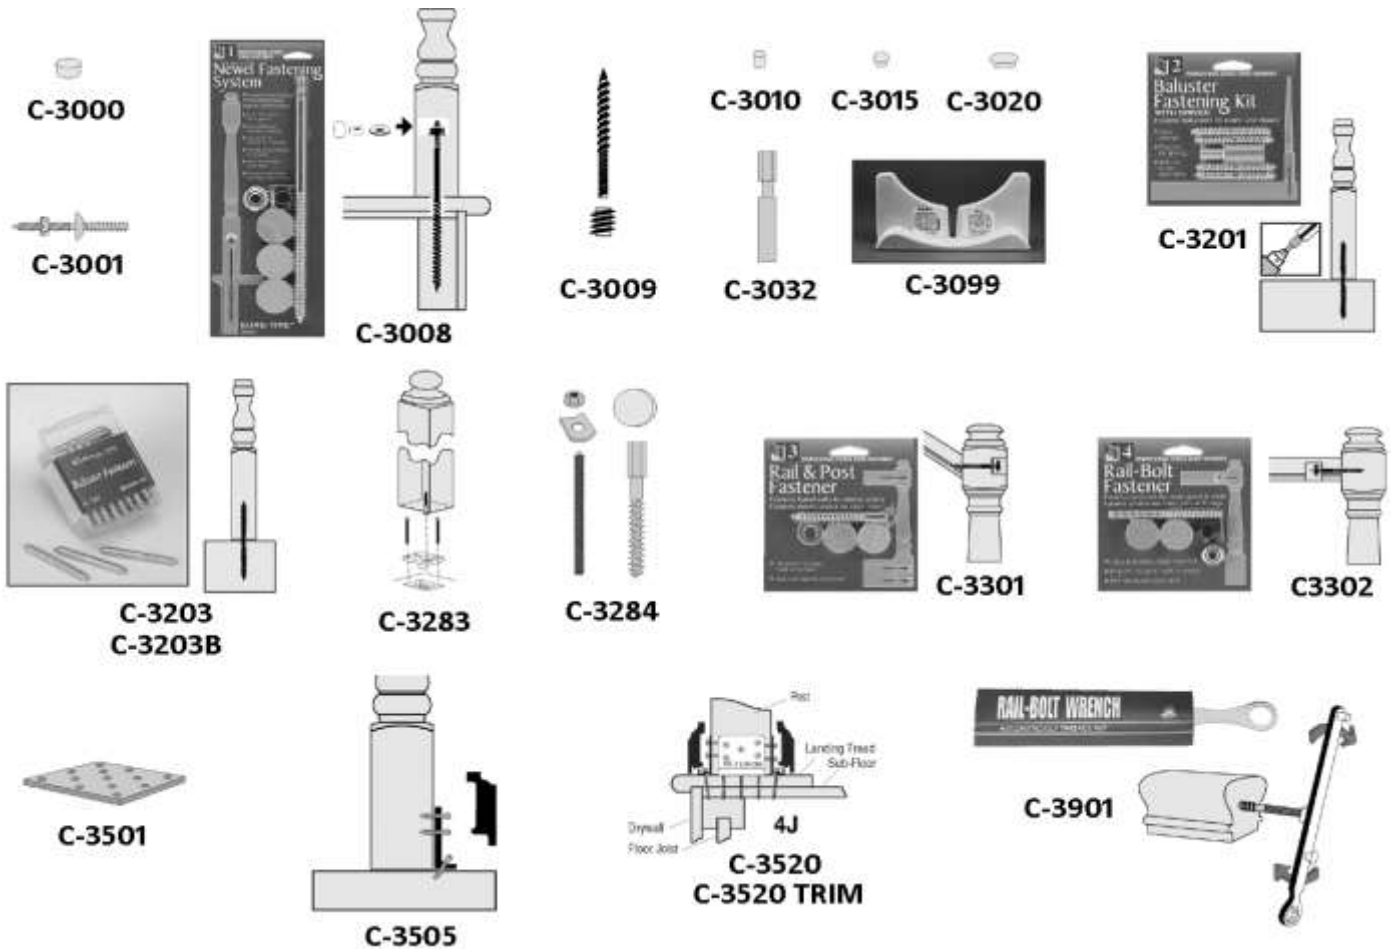

HARDWARE and ACCESSORIES

Plug size listed with description is hole size.

Accessories

ITEM	DESCRIPTION	CARTON QTY.	HARDWARE	OAK	BEECH	POPLAR	HARD MAPLE	CHERRY	WHITE OAK
C-3000	1" Flush Mount Plug	1		$ 0.60	$ 0.57	$ 0.48	$ 0.80	$ 0.87	$ 0.75
C-3001	Rail Bolt	1	$ 2.30						
C-3008	SURE-TITE Newel Attaching Hardware w/ Plugs	10	$ 21.11						
C-3009	Newel Anchoring Hardware	1	$ 11.60						
C-3010	1/2" Flush Mount Plug	1		$ 0.48					
C-3015	1/2" Button Plug	1		$ 0.60					
C-3020	1" Button Plug	1		$ 0.80					
C-3032	Rail Bolt Driver	1	$ 24.40						
C-3099	Miter Jig	1	$ 44.00						
C-3201	Baluster Fastener Kit w/ Drill Driver	20	$ 8.76						
C-3203	Baluster Fasteners (50 pcs. Per Pack)	20 Pks.	$ 15.96						
C-3203B	Baluster Fasteners (100 pc. Bulk Pack)	1 Pk.	$ 32.64						
C-3283	Key Lock	12	$ 19.00						
C-3284	Thread Lock	12	$ 17.00						
C-3301	Rail & Post Fastener w/ 1" Flush Mount Plugs	20	$ 5.96						
C-3302	Rail Bolt Fastener w/ 1" Flush Mount Plugs	20	$ 7.16						
C-3501	Newel Plate Fastener	10	$ 18.88						
C-3505-30	L-Bracket Post Fastener - 3"	20		$ 24.32	$ 27.16	$ 22.56			
C-3505-35	L-Bracket Post Fastener - 3-1/2"	20		$ 24.32	$ 27.16	$ 22.56			
C-3520-30	4J Newel Mounting Kit - 3"	32		$ 29.36		$ 27.04	$ 35.88		
C-3520-325	4J Newel Mounting Kit - 3-1/4"	32		$ 29.36			$ 35.88		
C-3520-35	4J Newel Mounting Kit - 3-1/2"	32		$ 29.36		$ 27.04	$ 35.88		
C-3520 TRIM	Trim - Colonial Oak 4J Trim - 2' Piece	1		$ 16.08					
C-3901	Rail Bolt Wrench	10	$ 21.68