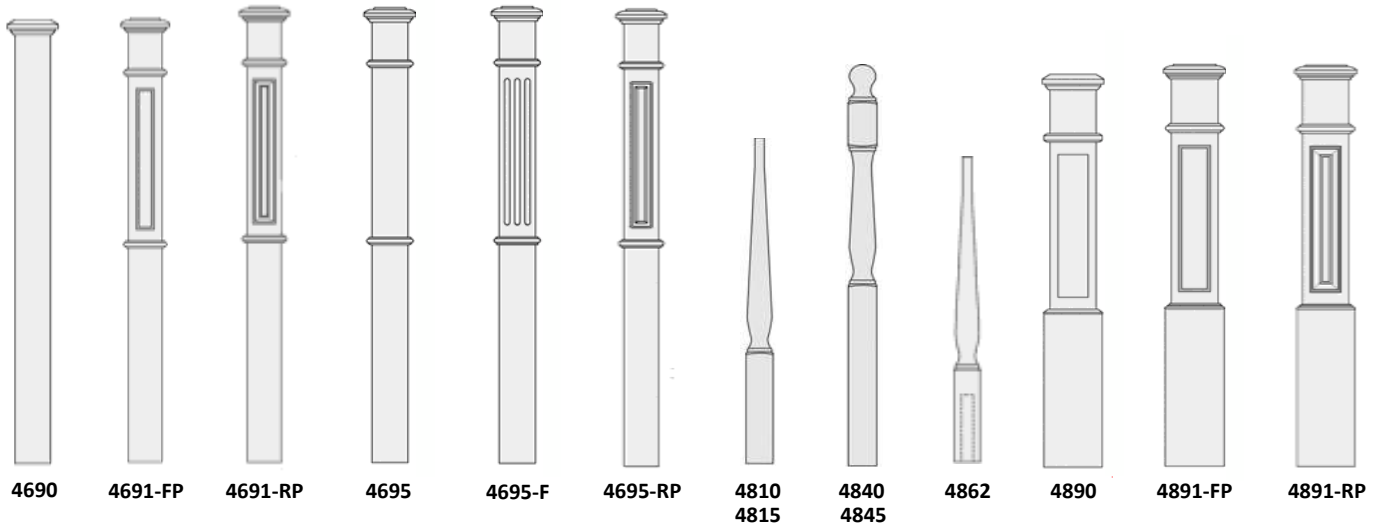

NEWELS and BOX NEWELS

Newels and Box Newels...Continued

ITEM	DESCRIPTION	SIZE	OAK	BEECH	POPLAR	PRIMED	HARD MAPLE	CHERRY	ALDER
C-4690	Box Newel (Mission)	4-1/2" x 64"	$ 202.45	$ 156.48	$ 148.90	$ 176.10	$ 238.70	$ 315.10	
C-4691-FP	Box Newel (Flat Panel)	4-1/2" x 64"	$ 232.75	$ 224.85	$ 171.30	$ 209.50	$ 274.45	$ 362.30	
C-4691-RP	Box Newel (True Raised Panel)	4-1/2" x 64"	$ 251.50	$ 194.36	$ 185.05	$ 226.40	$ 296.65	$ 391.60	
C-4695	Box Newel (Plain)	4-1/2" x 64"	$ 211.15	$ 203.95	$ 155.35	$ 183.75	$ 249.00	$ 328.70	
C-4695-F	Box Newel (Flute)	4-1/2" x 64"	$ 237.50	$ 229.40	$ 174.75	$ 213.75	$ 280.00	$ 369.60	
C-4695-RP	Box Newel (Raised Panel)	4-1/2" x 64"	$ 242.82	$ 234.60	$ 178.70	$ 218.55	$ 286.35	$ 378.00	
C-4810	Art Deco Starting Newel	3-1/2" x 48"	$ 95.80						
C-4815	Art Deco Angle / Landing Newel	3-1/2" x 72"	$ 146.80						
C-4840	Art Deco Starting Newel	3-1/2" x 56"	$ 114.68						
C-4845	Art Deco Angle / Landing Newel	3-1/2" x 72"	$ 146.80						
C-4862	Art Deco Adjustable Starting Newel	3-1/4" x 45-1/2"	$ 77.16						
C-4890	Box Newel (Mission)	7-1/2" x 56"	$ 314.30	$ 303.60	$ 231.20	$ 282.85	$ 370.60	$ 489.15	
C-4891-FP	Box Newel (Flat Panel)	7-1/2" x 56"	$ 325.50	$ 314.60	$ 239.55	$ 292.95	$ 383.85	$ 506.70	$ 351.45
C-4891-RP	Box Newel (True Raised Panel)	7-1/2" x 56"	$ 353.05	$ 341.00	$ 259.80	$ 317.75	$ 416.30	$ 549.45