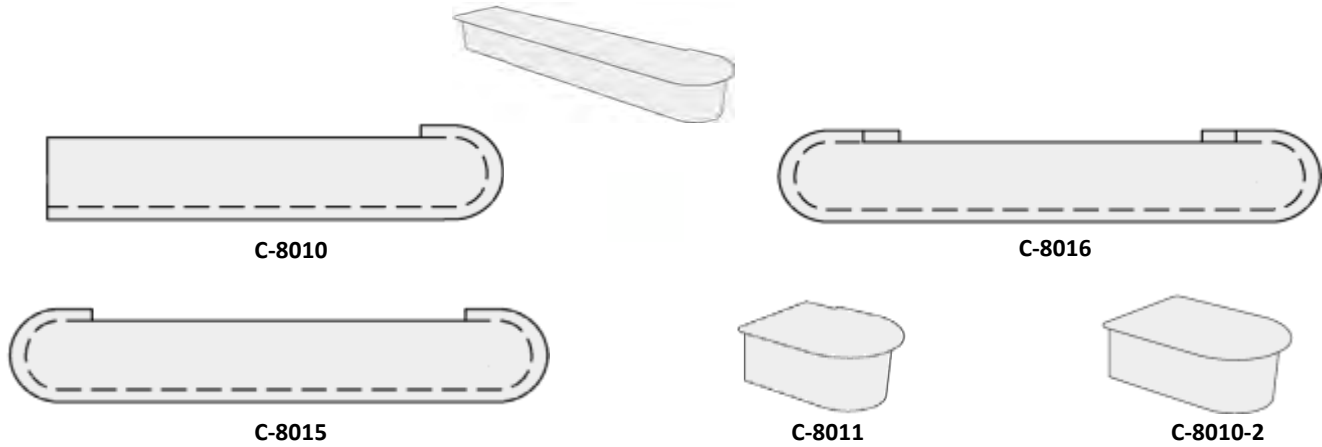

STARTING STEPS

Starting Steps include tread, riser, cove and shoe.

Single-end steps may be job-cut for shorter applications.

Double End Starting Steps with custom specified throat openings are available in WM Coffman's

Custom and Specials Program. Call your CSR for more information.

NOTE: Moulding Sets (i.e. C-8010 COVE) will fit steps up to 60".

C-8015 Moulding Sets will fit C-8016 Steps.

C-8010-2 is a Reversible Starting End Cap that has no notch and ships without mouldings.

C-8011 Reversible Starting End Caps are shipped with complete cove and shoe moulding kits.

C-8010-2 Starting End Cap is only stocked in Plano Distribution Center.

Starting Steps

ITEM	DESCRIPTION	OAK	HARD MAPLE	WHITE OAK
C-8010 48"	Bullnose (Single End) 48" Reversible Tread	$ 224.12	$ 268.96	$ 235.28
C-8010 54"	Bullnose (Single End) 54" Reversible Tread	$ 244.76	$ 293.72	$ 257.00
C-8010 60"	Bullnose (Single End) 60" Reversible Tread	$ 265.56	$ 318.64	$ 278.80
C-8010 72"	Bullnose (Single End) 72" Reversible Tread	$ 331.00		
C-8010 COVE	Complete Set of COVE MLDG. for C-8010	$ 8.76	$ 12.40	$ 10.84
C-8010 SHOE	Complete Set of SHOE MLDG. for C-8010	$ 8.76	$ 12.40	$ 10.84
C-8010-2	Starting End Cap Reversible Tread (No Notch)	$ 87.20	$ 104.60	$ 91.52
C-8011	Starting End Cap Reversible Tread - 5-1/4" Notch	$ 87.80	$ 105.36	$ 92.16
C-8015 42"	Bullnose (Double End) 42"	$ 258.28		
C-8015 48"	Bullnose (Double End) 48"	$ 275.32	$ 330.40	$ 289.12
C-8015 54"	Bullnose (Double End) 54"	$ 309.60	$ 371.56	$ 325.12
C-8015 60"	Bullnose (Double End) 60"	$ 326.80		
C-8015 COVE	Complete Set of COVE MLDG. for C-8015	$ 21.40		
C-8015 SHOE	Complete Set of SHOE MLDG. for C-8015	$ 21.40		
C-8016 48"	Adjustable Bullnose (Dbl-End) 43" to 48"	$ 289.12		
C-8016 53"	Adjustable Bullnose (Dbl-End) 48" to 53"	$ 325.08		
C-8016 58"	Adjustable Bullnose (Dbl-End) 53" to 58"	$ 343.16		
C-8030 48"	Half Circle (Single End) 48" Reversible Tread	$ 246.52		
C-8030 60"	Half Circle (Single End) 60" Reversible Tread	$ 292.12		
C-8050 48"	Half Circle (Double End) 48"	$ 302.84		
C-8050 54"	Half Circle (Double End) 54"	$ 340.60