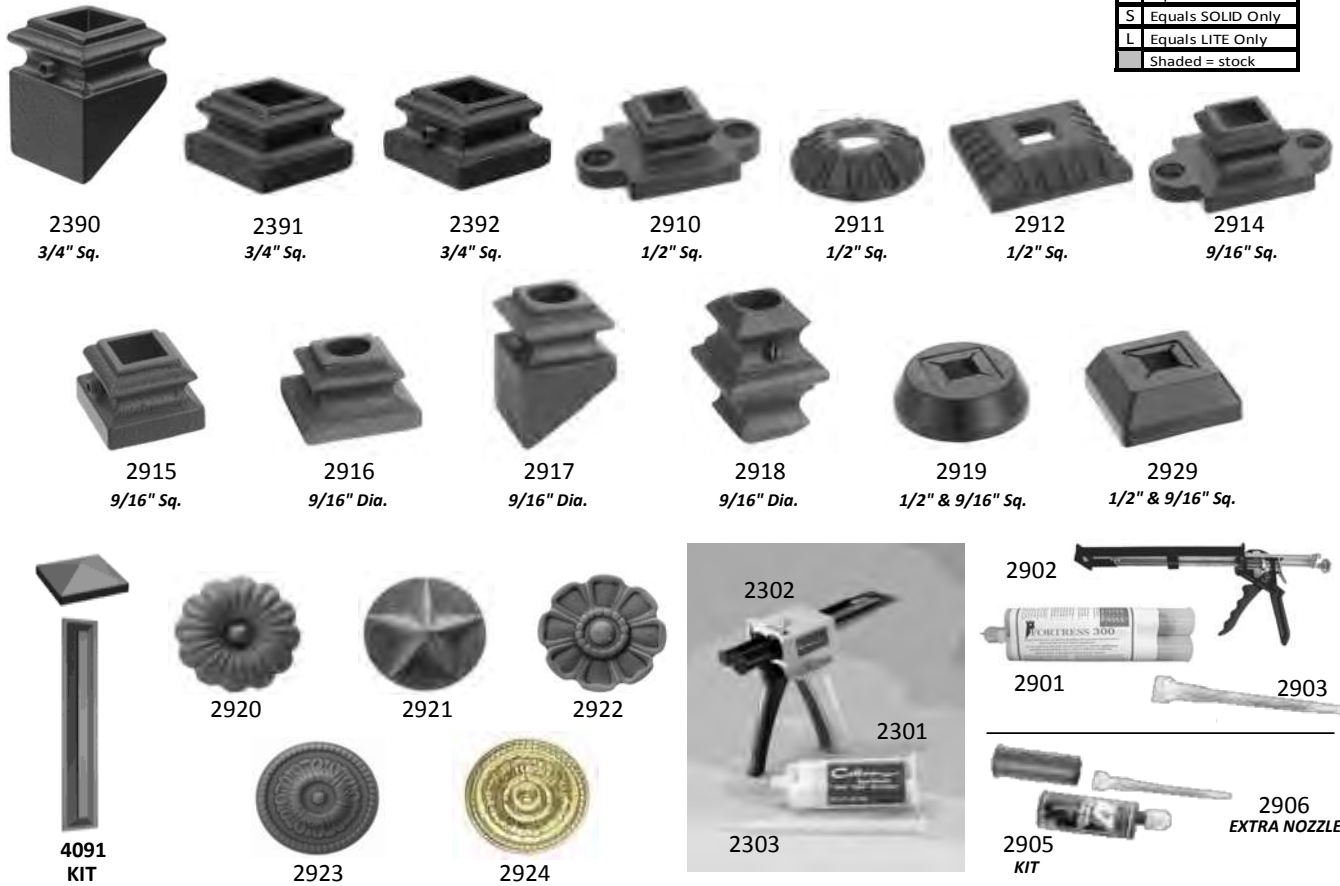

IRON ACCESSORIES

Legend

●	Equals Both
S	Equals SOLID Only
L	Equals LITE Only
Shaded	= stock

Iron Accessories...Continued

AVAILABILITY

ITEM	DESCRIPTIVE ITEM #	DESCRIPTION	SIZE	CTN. QTY.	ALL FINISHES		BLK	SAT	PC	ABZ	ORC	ORB	AN
					LITE	SOLID							
2390	MEGA-PSH-08	Pitch Shoe for 3/4" Sq. Bal.	3/4" Sq.	50/25	$ 1.84	$ 1.84	●	●	●	●	●	●	●
2391	MEGA-FSH-08	Flat Shoe for 3/4" Sq. Bal.	3/4" Sq.	50/25	$ 1.36	$ 1.36	●	●	●	●	●	●	●
2392	MEGA-M-08	Flat Shoe w/Screw for 3/4" Sq.	3/4" Sq.	50/25	$ 1.64	$ 1.84	●	●	●	●	●	●	●
2910	SCR-04	Winged Shoe with Screws	1/2" Sq.	50/25	$ 0.88	$ 1.12	●	●	●	●	●	●	●
2911	M-020	Round Scalloped Shoe	1/2" Sq.	50/25	$ 1.20	$ 1.08	●	●	●	●	●	●	●
2912	M-022	Square Scalloped Shoe	1/2" Sq.	50/25	$ 1.20	$ 1.08	●	●	●	●	●	●	●
2914	H-04	Winged Shoe with Screws	9/16" Sq.	50/25	$ 0.80	$ 1.56	●	●	●	●	●	●	●
2915	H-06	Tall Shoe w/ Set Screw	9/16" Sq.	50/25	$ 1.04	$ 1.36	●	●	●	●	●	●	●
2916	R-07F	Base Collar for 9/16" Dia. Bal.	9/16" Dia.	50/25	$ 0.72	$ 1.08	●	●	●	●	●	●	●
2917	R-06P	Rake Collar for 9/16" Dia. Bal.	9/16" Dia.	50/25	$ 0.80	$ 1.36	●	●	●	●	●	●	●
2918	RAK-03	Adj. Knuckle for 9/16" Dia. Bal.	9/16" Dia.	50	$ 1.36		L						
2919	RD-201	Round Flat Shoe	1/2" & 9/16" Sq.	50/25	$ 1.36	$ 1.40	●	●	●	●	●	●	●
2920	ME-03	ME-03 Daisy Medallion (4" Dia.)	Med. Bal.	1		$ 8.96	S						
2921	US-05	US-05 Star Medallion (4" Dia.)	Med. Bal.	1		$ 8.96	S						
2922	ME-08	ME-08 Sunflower Medallion (4" Dia.)	Med. Bal.	1		$ 8.96	S						
2923	ME-07	ME-07 Carnation Medallion (4" Dia.)	Med. Bal.	1		$ 8.96	S						
2924	ME-07PB	ME-07PB BRASS* Carn. Med. (4" Dia.)	Med. Bal.	1		$ 10.20	S						
2929	SQ-301	Square Flat Shoe	1/2" & 9/16" Sq.	50/25	$ 1.08	$ 1.72	●	●	●	●	●	●	●
4091-KIT	4091 KIT	Iron Panel & Cap Kit (For use w/C-4091-IP)	N/A	1	$ 15.49		L	L	L	L	L	L	L

EPOXY SYSTEMS		DESCRIPTION	SIZE	CTN. QTY.	PRICE
C-2301		Epoxy Adhesive - 1.7 Oz.	1.7 Oz.	1	$ 15.04
C-2302		Manual Dispenser - For C-2301 (1.7 Oz.)		1	$ 78.88
C-2303		Extra Mixing Nozzles - For Use w/C-2301 (10 pieces / pack)		1 pk.	$ 25.16
C-2901	F-300	Epoxy Adhesive - 11 Oz.	11 Oz.	1	$ 32.56
C-2902	F-101	Injector Tool - For C-2901 (11 Oz.)		1	$ 110.16
C-2903	F-120	Extra Mixing Nozzle - For Use w/C-2901 (1 piece / pack)		12	$ 5.24
C-2905		Epoxy Adhesive Kit - 5 Oz. (Kit Includes 1 Mixing Nozzle)	5 Oz.	8	$ 28.32
C-2906		Extra Mixing Nozzle - For Use w/C-2905 (1 piece / pack)		24	$ 4.00