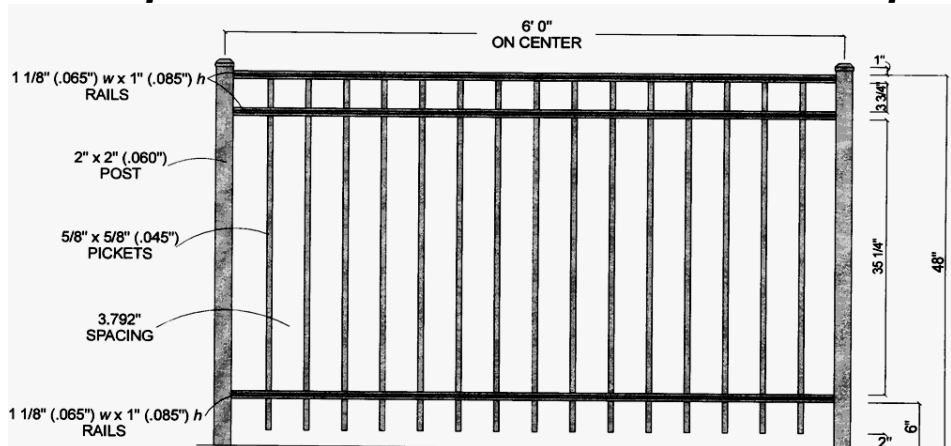

Regis Aluminum Fencing

FENCE

3-Rail Flat Top Style #3230 48" Tall

Please refer to product brochure for the many special order options available!

Screwless System

	Item #	List
6' Section-Assembled. Rails 1-1/8" x 1", Pickets 5/8" x 5/8". Order posts below.		
6' section (black). Can be racked 20" per section.	3230SECT	74.16

Posts: 2" x 2" x .060" wall. Order cap separately.		
2" x 2" x 6-1/2' Line Post (joins 2 sections in a straight line)	3230LP	18.33
2" x 2" x 6-1/2' Corner Post (joins 2 sections at a 90 degree corner)	3230CP	18.33
2" x 2" x 6-1/2' End Post (goes on the end of a section)	3230EP	18.33
2" x 2" x 6-1/2' Blank Post (use in special situations with wall or swivel mounts)	POST	16.84
2" Flat Cap	CAP	1.44
2" Post Mount (for mounting to a horizontal flat surface)	MOUNT	13.52
2" Post Flair (optional cover for post mount)	FLAIR	8.63
Wall Mount (to attach a section to a vertical surface)	WALL	4.10
Swivel Mount	SWIVEL	8.04

U-Frame Walk Gates and Hardware.		
48" W x 48" T Gate Only	3230GATE	181.83
Black Magna Latch	LATCH	94.63
Cane Bolt	CANE	67.30
Black Tru-Close Hinge Set	HINGE	76.12
77" Stiffener (insert in end posts on both sides of a gate)	STIFF	43.57

All stock product - available for immediate shipment

Effective 07/27/09

Cancels 07/01/09