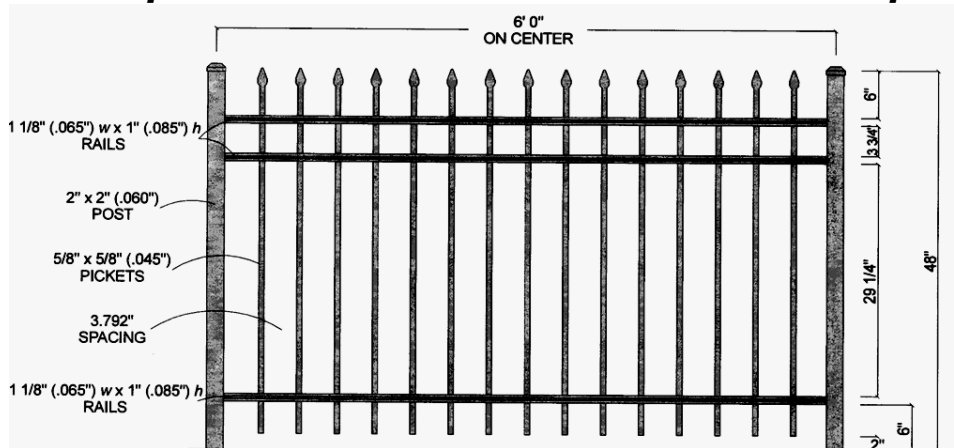

Regis Aluminum Fencing

FENCE

3-Rail w/ Spear Points

Style #3131

48" Tall

Please refer to product brochure for the many special order options available!

Screwless System

	Item #	List
6' Section-Assembled. Rails 1-1/8" x 1", Pickets 5/8" x 5/8". Order posts below.		
6' section with spear (black). Can be racked 20" per section.	3131SECT	77.39

Posts: 2" x 2" x .060" wall. Order cap separately.		
2" x 2" x 6-1/2' Line Post (joins 2 sections in a straight line)	3131LP	18.33
2" x 2" x 6-1/2' Corner Post (joins 2 sections at a 90 degree corner)	3131CP	18.33
2" x 2" x 6-1/2' End Post (goes on the end of a section)	3131EP	18.33
2" x 2" x 6-1/2' Blank Post (use in special situations with wall or swivel mounts)	POST	16.84
2" Flat Cap	CAP	1.44
2" Post Mount (for mounting to a horizontal flat surface)	MOUNT	13.52
2" Post Flair (optional cover for post mount)	FLAIR	8.63
Wall Mount (to attach a section to a vertical surface)	WALL	4.10
Swivel Mount	SWIVEL	8.04

U-Frame Walk Gates and Hardware.		
48" W x 48" T Gate Only	3131GATE	189.41
Black Magna Latch	LATCH	94.63
Cane Bolt	CANE	67.30
Black Tru-Close Hinge Set	HINGE	76.12
77" Stiffener (insert in end posts on both sides of a gate)	STIFF	43.57

All stock product - available for immediate shipment

Effective 07/27/09

Cancels 07/01/09