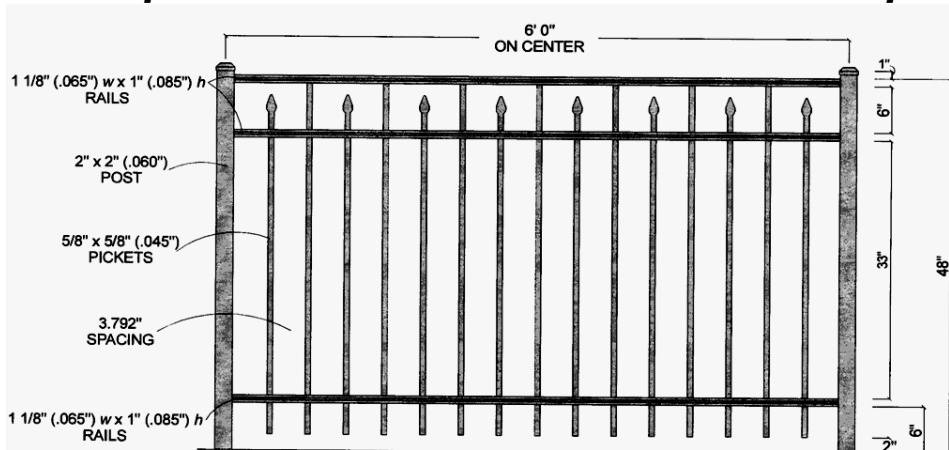

Regis Aluminum Fencing

FENCE

3-Rail Flat Top w/ Alternating Spear Points

Style #3233

48" Tall

Please refer to product brochure for the many special order options available!

Screwless System

	Item #	List
6' Section-Assembled. Rails 1-1/8" x 1", Pickets 5/8" x 5/8". Order posts below.		
6' section w/ spear (black). Can be racked 20" per section.	3233SECT	75.23

Posts: 2" x 2" x .060" wall. Order cap separately.		
2" x 2" x 6-1/2' Line Post (joins 2 sections in a straight line)	3233LP	18.33
2" x 2" x 6-1/2' Corner Post (joins 2 sections at a 90 degree corner)	3233CP	18.33
2" x 2" x 6-1/2' End Post (goes on the end of a section)	3233EP	18.33
2" x 2" x 6-1/2' Blank Post (use in special situations with wall or swivel mounts)	POST	16.84
2" Flat Cap	CAP	1.44
2" Post Mount (for mounting to a horizontal flat surface)	MOUNT	13.52
2" Post Flair (optional cover for post mount)	FLAIR	8.63
Wall Mount (to attach a section to a vertical surface)	WALL	4.10
Swivel Mount	SWIVEL	8.04

U-Frame Walk Gates and Hardware.		
48" W x 48" T Gate Only	3233GATE	185.07
Black Magna Latch	LATCH	94.63
Cane Bolt	CANE	67.30
Black Tru-Close Hinge Set	HINGE	76.12
77" Stiffener (insert in end posts on both sides of a gate)	STIFF	43.57

All stock product - available for immediate shipment

Effective 07/27/09

Cancels 07/01/09