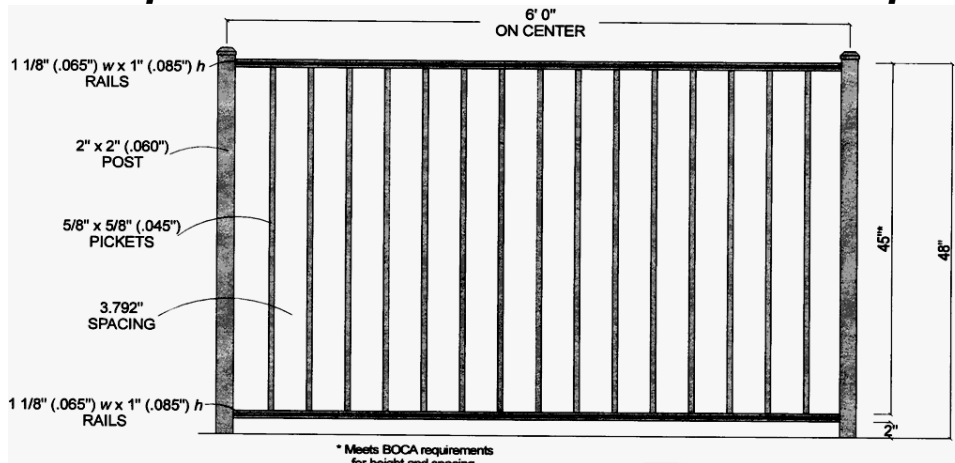

Regis Aluminum Fencing

FENCE

2-Rail Flat Top Style #3220 48" Tall

Please refer to product brochure for the many special order options available!

Pool Code compliant in many areas. Check your local code!
Screwless System

	Item #	List
6' Section-Assembled. Rails 1-1/8" x 1", Pickets 5/8" x 5/8". Order posts below.		
6' section (black). Can be racked 20" per section.	3220SECT	64.85

Posts: 2" x 2" x .060" wall. Order cap separately.		
2" x 2" x 6-1/2' Line Post (joins 2 sections in a straight line)	3220LP	18.33
2" x 2" x 6-1/2' Corner Post (joins 2 sections at a 90 degree corner)	3220CP	18.33
2" x 2" x 6-1/2' End Post (goes on the end of a section)	3220EP	18.33
2" x 2" x 6-1/2' Blank Post	POST	16.84
2" Flat Cap	CAP	1.44
2" Post Mount (for mounting to a horizontal flat surface)	MOUNT	13.52
2" Post Flair (optional cover for post mount)	FLAIR	8.63
Wall Mount (to attach a section to a vertical surface)	WALL	4.10
Swivel Mount	SWIVEL	8.04

U-Frame Walk Gates and Hardware.		
48" W x 48" T Gate Only	3220GATE	158.52
Black Magna Latch	LATCH	94.63
Cane Bolt	CANE	67.30
Black Tru-Close Hinge Set	HINGE	76.12
77" Stiffener (insert in end posts on both sides of a gate)	STIFF	43.57

All stock product - available for immediate shipment

Effective 07/27/09

Cancels 07/01/09